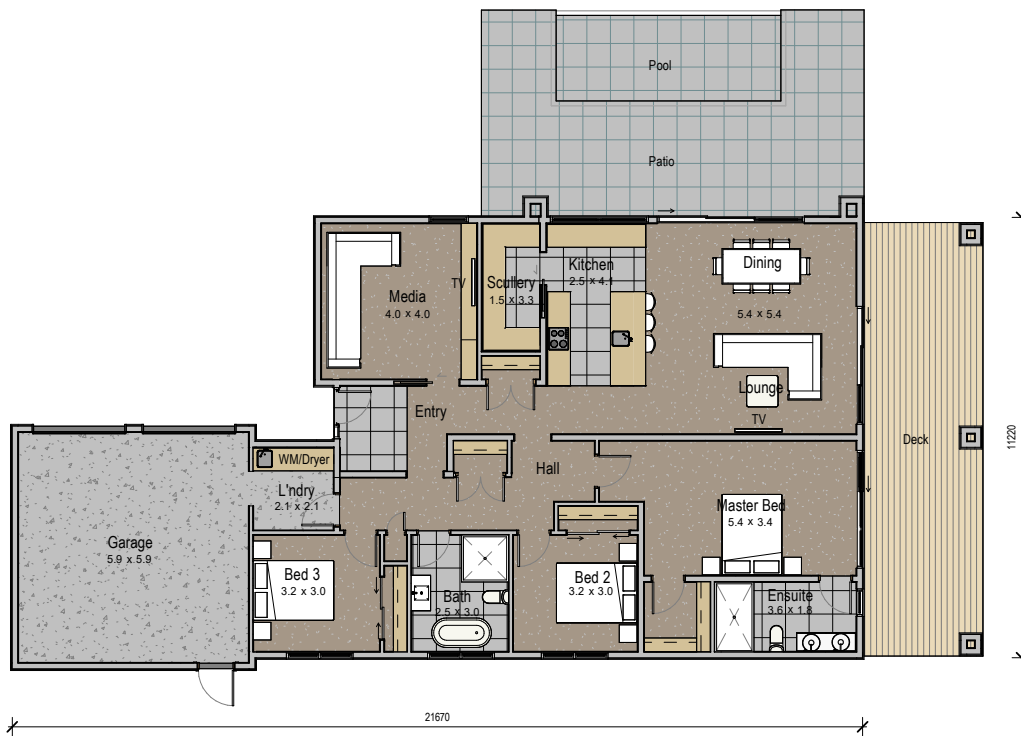

# Whareora | House Of Good Health

This architectural styled family home will take your lifestyle to the next level. This home has some great features, including a large scullery, media room, study nook, separate laundry and a covered outdoor patio for the primary bedroom. If you like modern architecture and are looking for a family-friendly layout, this is it!

Floor Area: 206m<sup>2</sup>

2  
 3+  
 2  
 2  
 21.7m  
 11.2m

SSH-04

Ann 021 030 4291  
 Carl 027 222 3922  
 ClientEnquiries@Smartway.Builders  
 @Smartway.Builders  
 Smartway.Builders

**SMARTWAY BUILDERS**