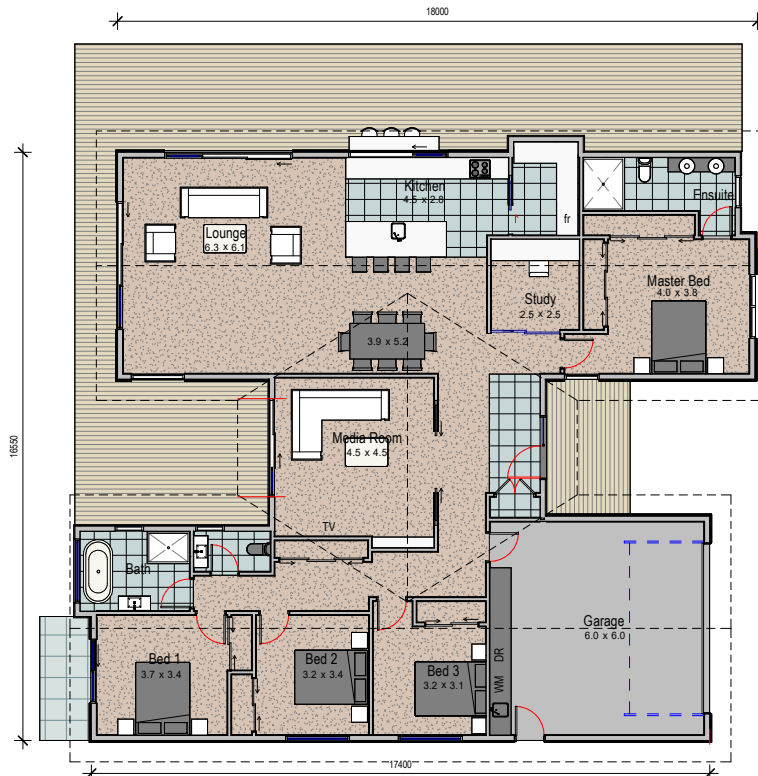

Ohakune | Place Of Care

A beautiful modern and chic home that offers all the luxuries and superior features. Designed with families in mind, this home packs a lot of potential! Make your way to the centre of the home and be greeted by the luxurious living and entertaining area, with a separate private lounge close to the entry. Sit back and relax in the large master suite which offers a double wardrobe and a striking ensuite. This home is functional, practical and all with a tasteful touch!

Floor Area: 244m²

 2
  4+
  2
  2
 18.9m 16.7m

FH1-01

 Ann 021 030 4291
 Carl 027 222 3922
 ClientEnquiries@Smartway.Builders
 @Smartway.Builders
 Smartway.Builders

SMARTWAY BUILDERS

Expertise On Every Level