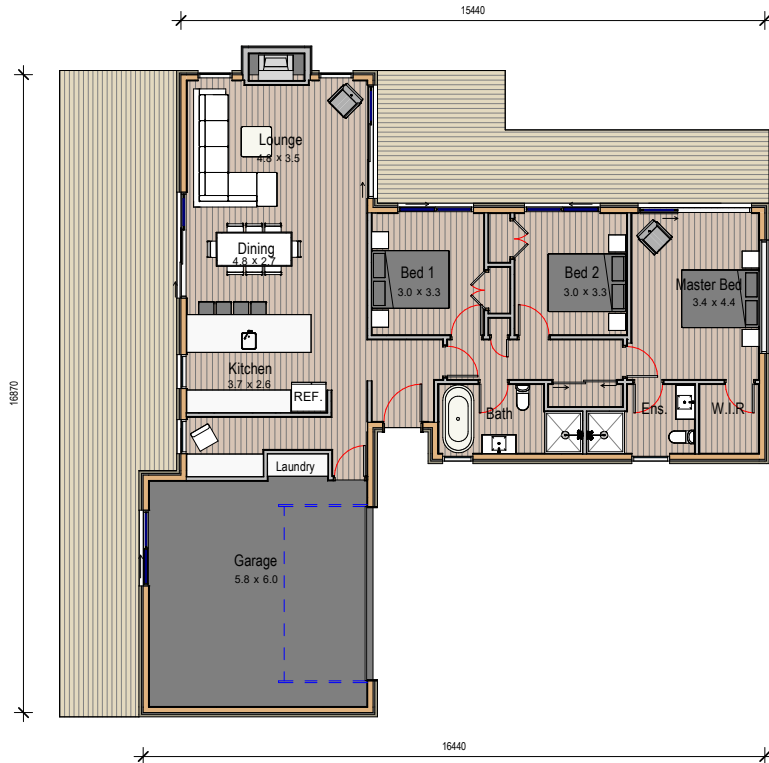

Ōkataina | Place Of Laughter

This three bedroom home is designed with a layout that takes advantage of both morning and evening sun with its dual outdoor living. Some nice features of this home are the back to back bathrooms, which keeps plumbing simplified, the bedrooms being positioned in their own wing and an additional study giving you the option of working from home! If you're looking for a three bedroom home with a styled traditional look and a layout that you'll be happy living in, years from now, look no further!

Floor Area: 156m²

2
 3+
 2
 1
 16.3m
 17.3m

ESH-01

Ann 021 030 4291
 Carl 027 222 3922
 ClientEnquiries@Smartway.Builders
 @Smartway.Builders
 Smartway.Builders

SMARTWAY BUILDERS

Expertise On Every Level