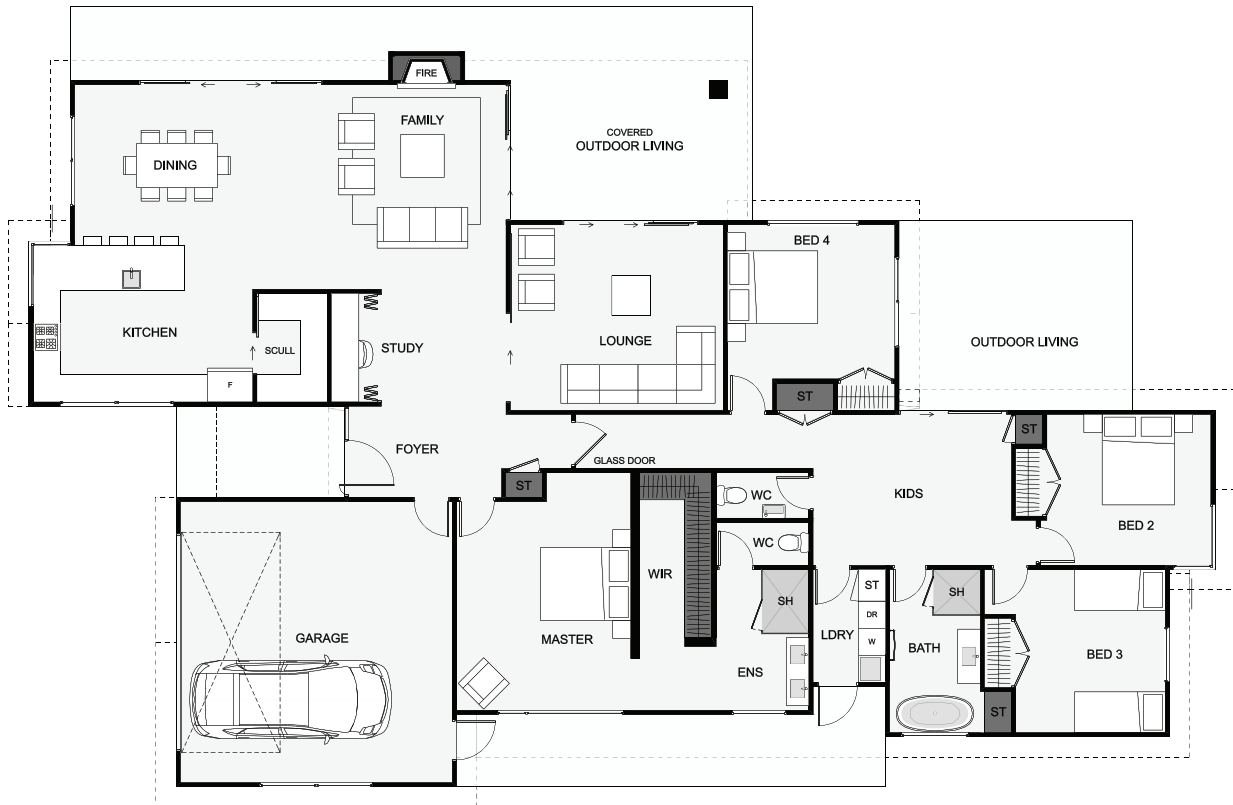

## Karaka | NZ Laurel Tree

A gem of a home, designed for a family that loves to entertain. A great feature is the separate kids' retreat, which sits central to the surrounding bedrooms. Explore the many facets of this design and it will enthrall you with the number of features. There's plenty of room to spread out and move around in your own space. This is a home designed for a lifetime of enjoyment!

Floor Area: 266m<sup>2</sup>

Min Section Size Needed: 665m<sup>2</sup>

2 | 4 | 2 | 2    26.2m | 16.2m

Contact Us:

Ann: 021 030 4291 | Carl: 027 222 3922

E: [ClientEnquiries@Smartway.Builders](mailto:ClientEnquiries@Smartway.Builders)