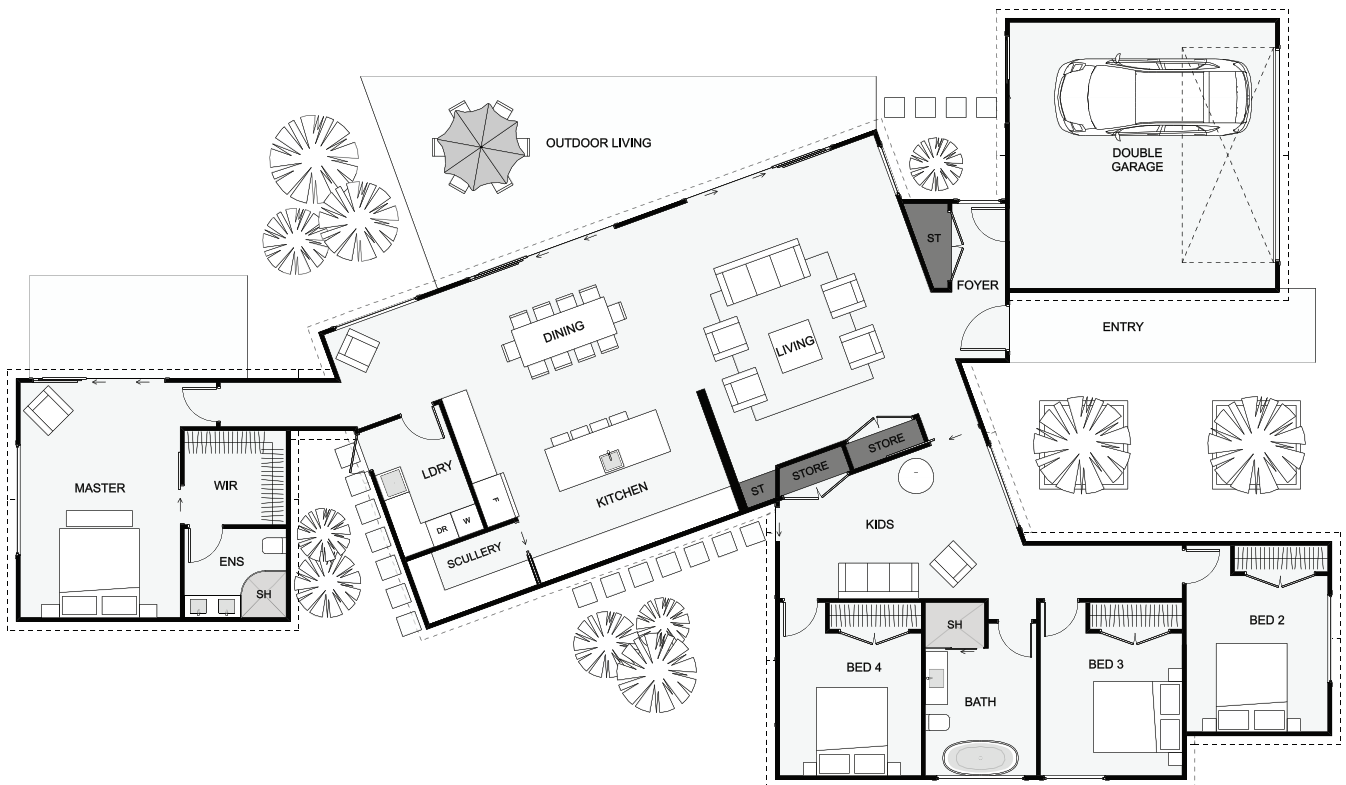

## Kōtare | Kingfisher

The ultimate stylish and functional family home. This home features generous proportions and a thoughtful layout designed to create the best of both worlds, whether entertaining or needing your own calm oasis. With a separate kids retreat, this home offers plenty of space for everyday family living. Parents can enjoy their own space in the privately located master bedroom with a designated outdoor area, walk-in wardrobe and ensuite bathroom.

Floor Area: 249m<sup>2</sup>

Min Section Size Needed: 650m<sup>2</sup>

 2
  4
  2
  2
  29.7m
  17.2m

Contact Us:

Ann: 021 030 4291 | Carl: 027 222 3922

E: ClientEnquiries@Smartway.Builders

[www.Smartway.Builders](http://www.Smartway.Builders)