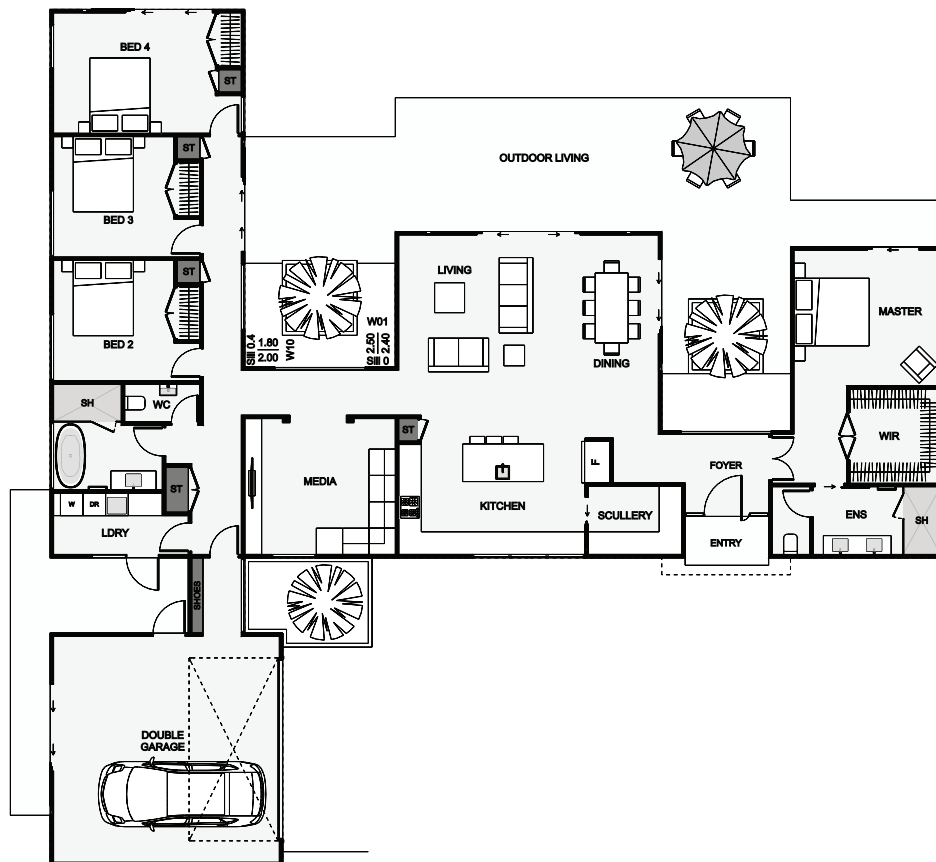

## Kōtuku | White Heron

This three winged home will look stunning on a larger section and is perfect for the families who favour a master bedroom at one end and guest or children's bedrooms at the other. The kitchen, spacious living and media rooms are positioned in the heart of the home and the outdoor living links everything together. With this home, you can be sure it will be loved for years to come!

Floor Area: 241m<sup>2</sup>

Min Section Size Needed: 600m<sup>2</sup>

 2  4  2  2  23.8m  22.8m

Contact Us:

Ann: 021 030 4291 | Carl: 027 222 3922

E: ClientEnquiries@Smartway.Builders

www.Smartway.Builders