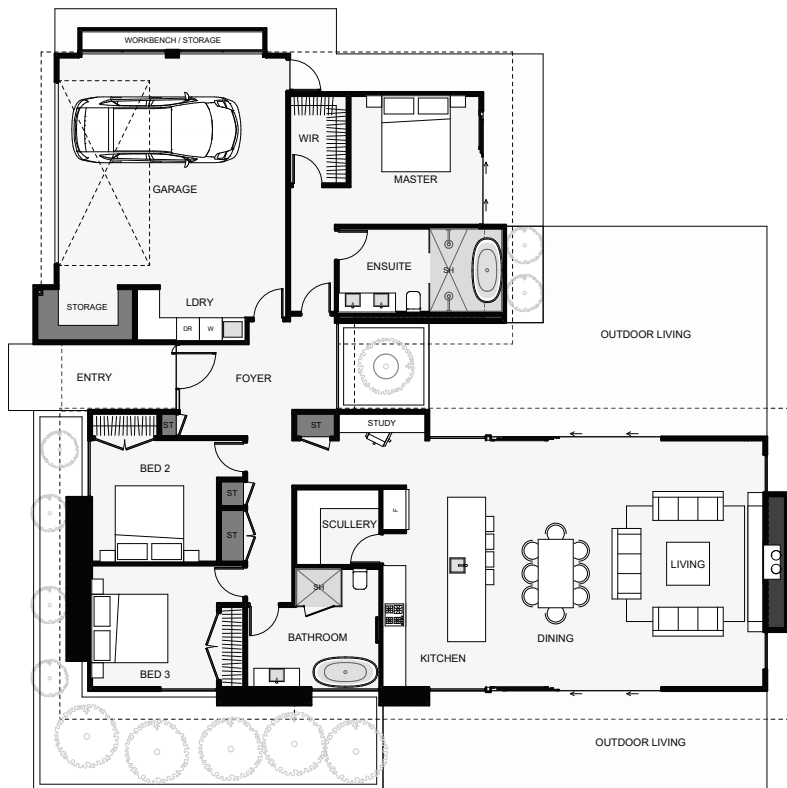

SMARTWAY BUILDERS

Expertise On Every Level

Mangamahu | Gentle Stream

The Home is a modern styled home with a smart layout. From the moment you step inside the foyer, your eyes will face a small tree garden, facing north, framed by a full height window. The master enjoys its own private wing off the foyer with an ensuite to die for. Some nice features in this design include the scullery, high ceilings in the living and master with overhead glazing for a light living space, a study nook, plenty of storage, a workbench and a large laundry. If you like modern styled homes, this is a design you cannot pass on!

Floor Area: 223m²

Min Section Size Needed: 560m²

2 3 2 1 19.9m 17.8m

Contact Us:

Ann: 021 030 4291 | Carl: 027 222 3922

E: ClientEnquiries@Smartway.Builders

www.Smartway.Builders

3BH-02