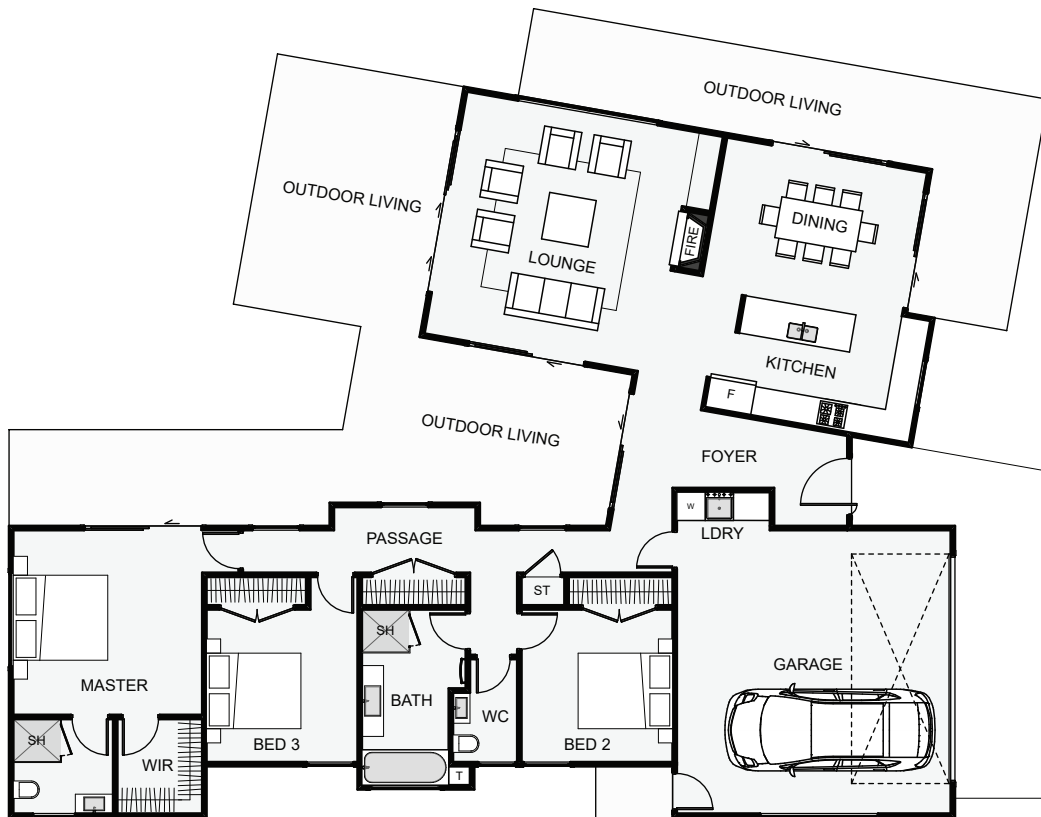

Ararua | Two Paths

Two main wings provide the basic layout of this home. The bedroom wing is longer and provides the perfect shelter and privacy to the outdoor living and lawn space. By having the living wing set at an angle the kitchen and dining are positioned in the morning sun. The angle also gives a very sheltered outdoor living space between wings and a view angle from the lounge which reaches out into the property. This home could give your section the edge you're looking to create.

Floor Area: 186m²

Min Section Size Needed: 465m²

20.0m | 15.5m

U2001-02

Contact Us:

Ann: 021 030 4291 | Carl: 027 222 3922

E: ClientEnquiries@Smartway.Builders

www.Smartway.Builders