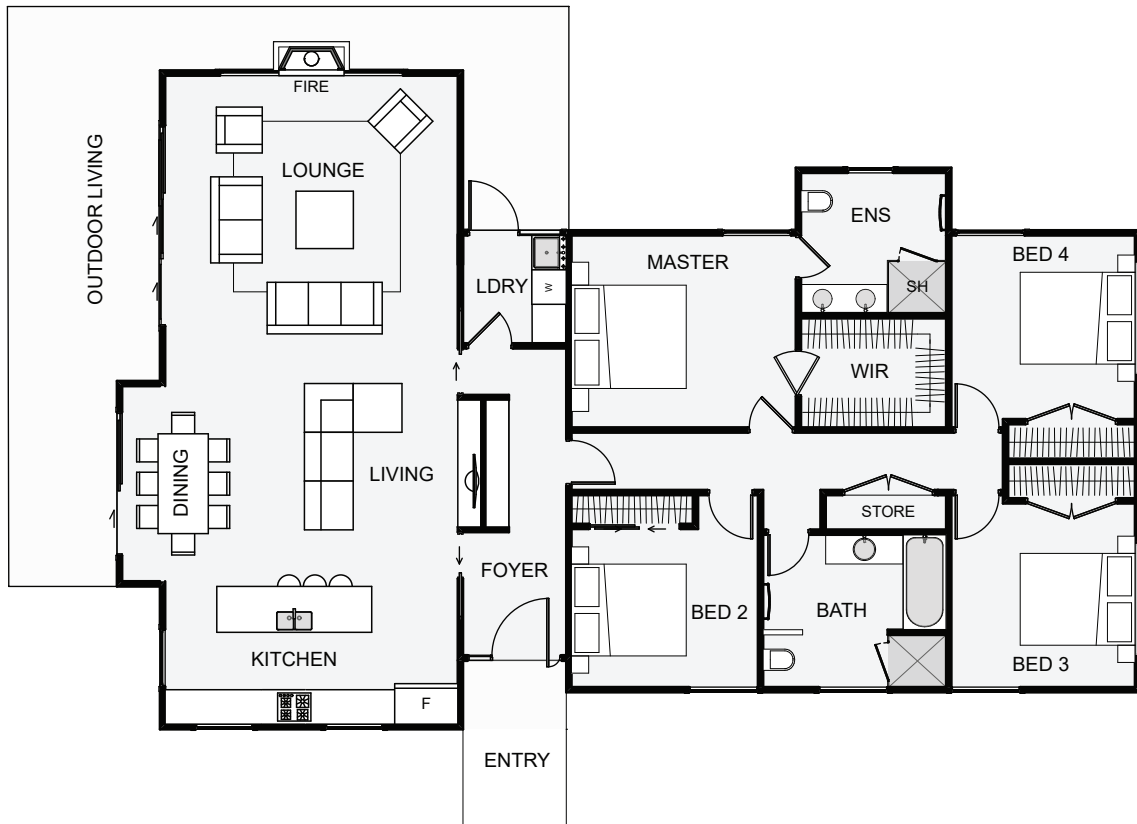

SMARTWAY BUILDERS

Expertise On Every Level

Awarere | Flowing Stream

Small and compact, this home is designed to feel large and open. The large glass windows bring in the surrounding environment and the high ceilings in the living space open the place up to feel larger than life. This home is designed to allow the natural integration of a garage into multiple sections of the house depending on its location or orientation. This home can be used as a bach or a home, either would be a great architectural, four bedroom choice.

Floor Area: 160m²

Min Section Size Needed: 400m²

17.8m | 11.9m

U2001-05

Contact Us:

Ann: 021 030 4291 | Carl: 027 222 3922

E: ClientEnquiries@Smartway.Builders

www.Smartway.Builders