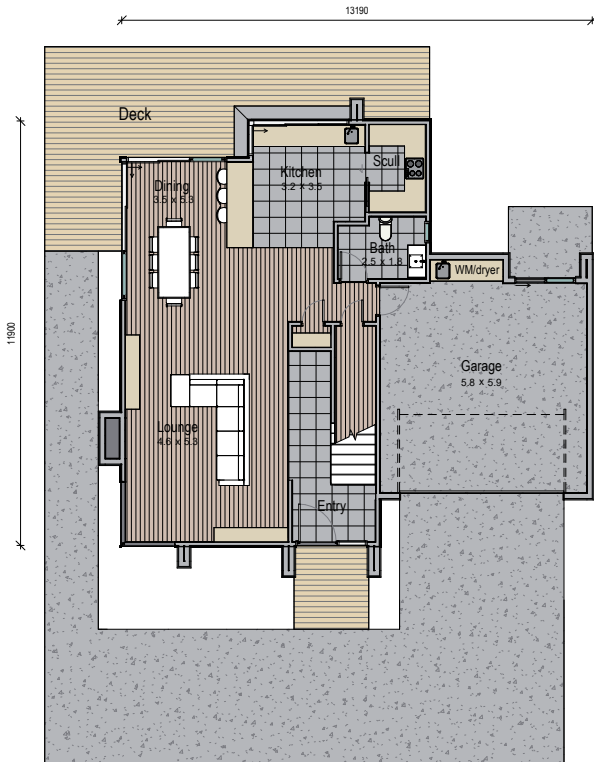

# Ōmāio | Place Of Calm

This ultra modern, three bedroom design looks like a large home from the outside thanks to the architectural styling, however, its just 226 square meters. The large entry makes a real statement with fixed louvres giving the overhead study space some privacy from the street. Some features include a scullery, a large powder room for guests, a great kitchen and plenty of storage throughout the home. If you like modern, this may fulfil your wish list!

Floor Area: 226m<sup>2</sup>

2   
 3+   
 2+   
 1   
 13.1m   
 11.9m

2SH-02

Ann 021 030 4291  
 Carl 027 222 3922  
 ClientEnquiries@Smartway.Builders  
 @Smartway.Builders  
 Smartway.Builders

**SMARTWAY BUILDERS**