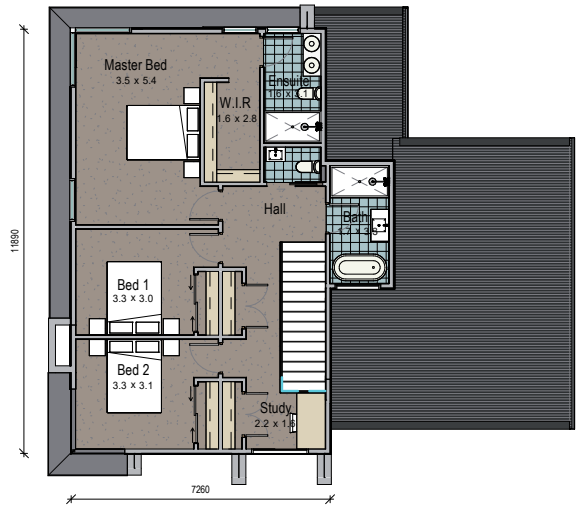

# Ōmāio | Place Of Calm

This ultra modern, three bedroom design looks like a large home from the outside thanks to the architectural styling, however, its just 226 square meters. The large entry makes a real statement with fixed louvres giving the overhead study space some privacy from the street. Some features include a scullery, a large powder room for guests, a great kitchen and plenty of storage throughout the home. If you like modern, this may fulfil your wish list!

Floor Area: 226m<sup>2</sup>

2   
 3+   
 2+   
 1   
 13.1m   
 11.9m

2SH-02

Ann 021 030 4291  
 Carl 027 222 3922  
 ClientEnquiries@Smartway.Builders  
 @Smartway.Builders  
 Smartway.Builders

**SMARTWAY BUILDERS**